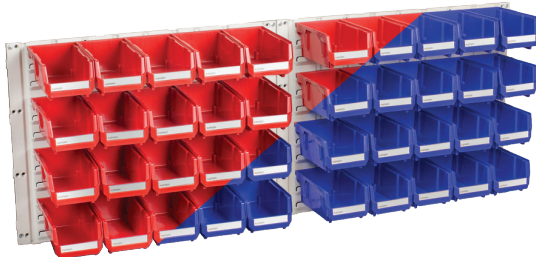

30 DRAWER PARTS ROLLER CABINET

NHD530

- Transparent windows Keeps contents visible and away from dust and debris
 - Acid & oil resistant
- Cabinet size: 980W x 400D x 1010H mm (inc handle and caster wheels)
 Max Draw capacity: 20kg
 Max unit capacity: 300kg

Holds 60 HD1641 HD drawers

Drawer Size: 160W mm x 110H mm x 410D mm

Cabinet size: 880W x 400D x 1725H mm

Max draw capacity: 20 kg
 Max capacity : 600 kg

40 BIN WALL STORAGE KITS

- Hang panels horizontally or vertically

Includes 2 Panels, 40 x HB210 Bins, screws & wall plugs.
 Bin size: 105W x 136D x 76H mm

Product Code	Colour
HP1KITB	Blue
HP1KITR	Red

MOBILE HB STORAGE CARTS

MS20020K

- HB Bins are easily detached from the storage cart, making it easy to take only what you need to the work area, while keeping items organized.
- 4 Caster wheels (2 with brakes).
- Heavy duty galvanized steel construction.

Includes:
 Heavy Duty Steel Display Cart
 72 x HB220 bins in Red or Blue
 32 x HB230 bins in Red or Blue
 Overall Size:
 740W x 560D x 1460H mm

HEAVY DUTY HB MULTI-FUNCTION STORAGE BINS

- HB Series Bins can be used as free standing bench storage, used with wall mounted units (see above) or on a mobile storage carts (see Hb Storage Cart above).
- Each bin includes a set of 4 legs allowing them to link together vertically