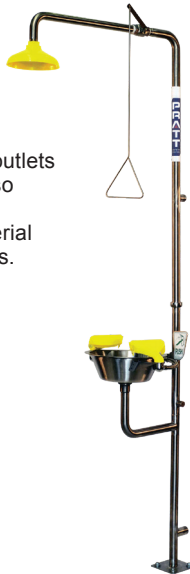

PRATT PORTABLE GRAVITY FED EYE WASH UNIT 55L SE5050

- A secure & cost effective solution for an eyewash station where plumbed water is not available
- Comes with 1 bottle of Water Preservative (SE4764)
- Dimensions (mm): 530L x 495W x 600H
- Material of construction: Polyethylene

PRATT COMBINATION SHOWER WITH EYE & FACE WASH NOZZLE WITH BOWL & FOOT TREADLE SE607

- The eye / face wash features six aerated nozzle outlets for a soft & even water pattern
- Constructed mainly from 304 stainless steel material
- Operation: Shower by hand, face wash by hand or foot
- Dimension (mm): 2450H x 470W x 883D mm
- Inlet Connection: 25mm BSPM
- Water Supply-Line: Size 25mm
- *Must be hydraulically sized to meet requirements
- Outlet Connection: 25mm BSPM
- Minimum Performance Requirements: 210kPa / 30PSI
- *Caution should be taken when pressure exceeds 550kPa
- Flow Output: (At min performance requirement) Shower 80 LPM, Eye Wash 15 LPM, Eye-Face Wash 30 LPM

COMBINATION SHOWER WITH TRIPLE NOZZLE EYE & FACE WASH WITH BOWL. NO FOOT TREADLE SE603

- This combination shower and AEROSTREAM face wash provides a comprehensive individual decontamination either the shower or eye/face wash or both simultaneously.
- The eye / face wash features six aerated nozzle outlets for a soft and even water pattern. The nozzles also include a self-closing dust cover.
- Constructed mainly from 304 stainless steel material to provide a long service life in most environments.
- Operation: Shower by hand, face wash by hand
- Dimension (mm): 2450H x 470W x 883D mm
- Rec Min Connection: 25mm
- Rec Min Supply: 140-150 LPM
- Shower Flow Rate: 90 LPM
- Eye Wash Flow Rate: 30 LPM
- Minimum Pressure: 210 kPa
- Material of Construction: 304 Stainless Steel
- Australian Standard: AS4775