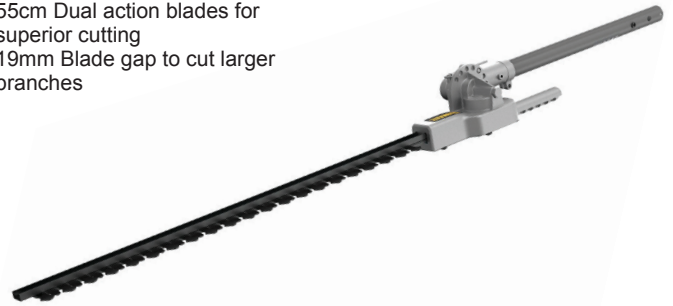

Product Code	Description
M18FOPH-0	M18 FUEL™ Outdoor Power Head (Tool Only)
M18FOPH-CSA	M18 FUEL™ Pole Saw Attachment (suits M18FOPH-0)
48095001	M18 FUEL™ 10" (254 mm) Pole Saw Bar (suits M18FOPH-CSA)
49162723	M18 FUEL™ 10" (254 mm) Pole Saw Chain (suits M18FOPH-CSA)
M18FOPH-EA	M18 FUEL™ Edger Attachment (suits M18FOPH-0)
49162729	M18 FUEL™ Edger Blade (suits M18FOPH-EA)
M18FOPH-EXA	M18 FUEL™ Extension Attachment (suits M18FOPH-0)
M18FOPH-HTA	M18 FUEL™ Hedge Trimmer Attachment (suits M18FOPH-0)
M18FOPH-LTA	M18 FUEL™ Line Trimmer Attachment (suits M18FOPH-0)
M18FOPHLTKIT-0	M18 FUEL™ Outdoor Power Head w/ Line Trimmer Attachment
M18FCHS-0	M18 FUEL™ 16" (406 mm) Chainsaw (Tool Only)
M18FCHS-BAG	M18 FUEL™ 16" Chainsaw Bag
M18FCHS140	M18 FUEL™ 14" (356 mm) Chainsaw (Tool Only)
49162749	14" (356 mm) Chainsaw Chain
49162756	14" (356 mm) Chainsaw Bar
48093001	16" (406 mm) Chainsaw Bar (suits M18FCHS)
49162715	16" (406 mm) Chainsaw Chain (suits M18FCHS)
M18FBL-0	M18 FUEL™ Blower (Tool Only)
M18CHT-0	M18 FUEL™ 24" (610 mm) Hedge Trimmer (Tool Only)
M18CHT180	M18 FUEL™ 18" (457 mm) Hedge Trimmer (Tool Only)
M18CLT-0	M18 FUEL™ Line Trimmer (Tool Only)
49162712	2mm x 45m Trimmer Line
49162713	2.4mm x 76m Trimmer Line
49162714	Easy Load Trimmer Head

## 54V XR FLEXVOLT SPLIT SHAFT LINE TRIMMER

DCM5713N-XE

- Fast Cutting - 38cm cutting swath for fast job completion over large areas, 2mm line diameter
- Hi / Low Speed Control with variable speed - Low = 0-5,100, High = 0-5,600.
- Shoulder strap included.
- Dual switch

## POLE HEDGE ATTACHMENT (550MM)

DCMASPH6N-XE

- Articulating Head
- 55cm Dual action blades for superior cutting
- 19mm Blade gap to cut larger branches

**DEWALT**