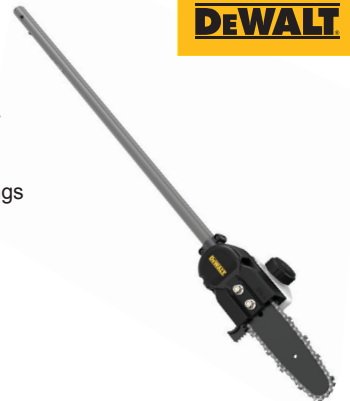

## POLE HEDGE ATTACHMENT (550MM)

DCMASPH6N-XE

- Articulating Head
- 55cm Dual action blades for superior cutting
- 19mm Blade gap to cut larger branches

**DEWALT**

## 54V DW SPLIT BOOM (SPLIT BOOM BARE BACK END ONLY)

DCMAS5713N-XE

- Delivers up to 60mins runtime (9.0Ah) 38CM swath and 2.4mm twisted line
- Attachment capable split boom, complimented by String Trimmer, Pole Saw, Pole Hedge and Brush cutter heads
- Well balanced design and split shaft for compact storage and easy transportation

## POLE SAW ATTACHMENT

DCMASPS5N-XE

- 20cm DEWALT BAR & CHAIN
- 15cm effective cutting diameter
- Extension Pole Included (2.7m assembled)
- Allowing 2 different reach settings

**DEWALT**