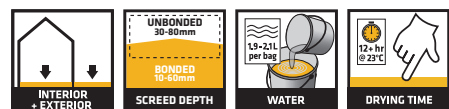

Sikafloor®-215 Rapid Screed is a premium screed that is easy to apply with good working time, but also reaches a high strength with low moisture within 24 hours.

COLOURS
• Grey powder

PACKAGING
• 20 kg BAG