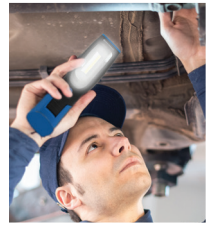

- Multifunctional work light for the professional user
- Lighting modes: Top Light with direct beam and work light with wide flood beam
- Strong magnets and two 360° rotating hooks allow for hands free operation