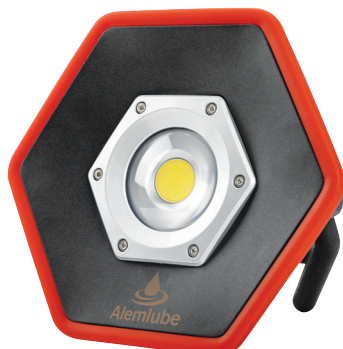

LED FLOOD LIGHT 20055

Alemlube

- ICOB LED, 500 / 1000 / 2100lm
- 80 CRI, 6500K
- 11.1V 4400mAh Li-ion battery
- 9 / 5 / 2.5 hour run time
- IP65 water resistance rating
- IK07 impact resistance rating
- Three brightness settings
  - 500 lm, 1,000 lm, 2,100 lm with run times of 9hrs, 5hrs, 2.5hrs
- 3.5 hour charge time
- **20055TS** Also available Telescopic Tripod