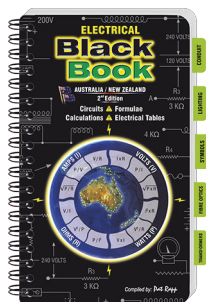

Black Book

Electrical Black Book - 212 Pages of:

- Electrical safety laws of electricity electrical conductors
- Electrical codes & standards
- Electrical conduit & conduit bending
- Electrical formulae & conversion factors
- transformers & motors
- Electrical socket-outlets, switches & enclosures
- Led lighting, fibre optics & data cabling
- ...& more

suttontools

L300V2EN