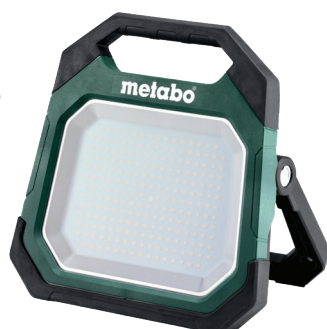

18V XR LI-ION TOOL CONNECT AREA LIGHT

DCL074-XJ

- 360° beam pattern
- 3 brightness settings (1500Lm, 3200Lm, 5000Lm)
- Tripod mount and hang hook allow for versatile positioning
- Connect to light using the ToolConnect app to remotely control light

EMERGENCY AREA LANTERN

1250 LUMENS
COAEAL22 (809485)

- Rechargeable: Yes
- Batteries: 3 x D
- Water Resistant: IP54

18V XR LI-ION LED TRIPOD LIGHT (BARE)

DCL079-XJ

- Variable 3000, 1800, 1000 lumen output with broad and even beam pattern
- Lamp head rotates and pivots for directional control of light output
- Up to 5.1 hours runtime on max setting using 9.0Ah XR FLEXVOLT battery pack
- Variable height of 1-2.2m

EMERGENCY AREA LANTERN

330 LUMENS
COAEAL13 (809484)

- 120hr battery life on low
- Batteries: 3 x AA
- Water Resistant: IPX4

12V/18V XR UNDER-BONNET LIGHT

DCL045-XJ

- Spring-loaded rotating hooks
- Fits a wide range of vehicles (1.3m-1.9m width)
- Folding design collapses down to compact size
- 2 Light Settings (800 lumens/1650 lumens)

PURE BEAM RECHARGEABLE FOCUSING WORK LIGHT

700 LUMENS
COAPM650R (809488)

- Beam: Pure Beam Flood & Spot
- Focus: Twist Focus
- Water Resistant: IPX4

BSA 18 LED 10000

601506190

- Powerful 10,000 Lumen LED Site Light
- IP54 Rated
- Built-in USB Port – for Charging Mobile Phones, etc.
- Hybrid Power: 18V & 240V Operation