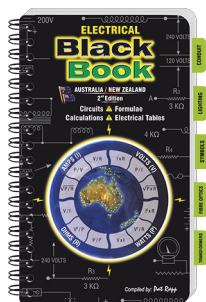

Black Book

Electrical Black Book - 212 Pages of:

- Electrical safety laws of electricity electrical conductors
- Electrical codes & standards
- Electrical conduit & conduit bending
- Electrical formulae & conversion factors
- transformers & motors
- Electrical socket-outlets, switches & enclosures
- Led lighting, fibre optics & data cabling
- ...& more

suttontools

L300V2EN