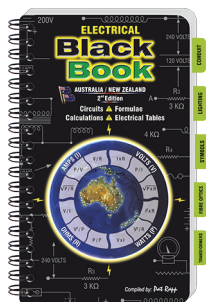

Black Book

Electrical Black Book - 212 Pages of:

- Electrical safety laws of electricity electrical conductors
- Electrical codes & standards
- Electrical conduit & conduit bending
- Electrical formulae & conversion factors
- transformers & motors
- Electrical socket-outlets, switches & enclosures
- Led lighting, fibre optics & data cabling
- ...& more

suttontools

L300V2EN