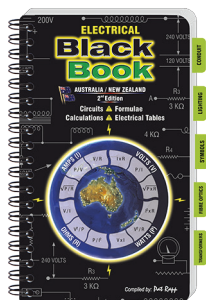

Black Book

Electrical Black Book - 212 Pages of:

- Electrical safety laws of electricity electrical conductors
- Electrical codes & standards
- Electrical conduit & conduit bending
- Electrical formulae & conversion factors
- transformers & motors
- Electrical socket-outlets, switches & enclosures
- Led lighting, fibre optics & data cabling
- ...& more

suttontools

L300V2EN